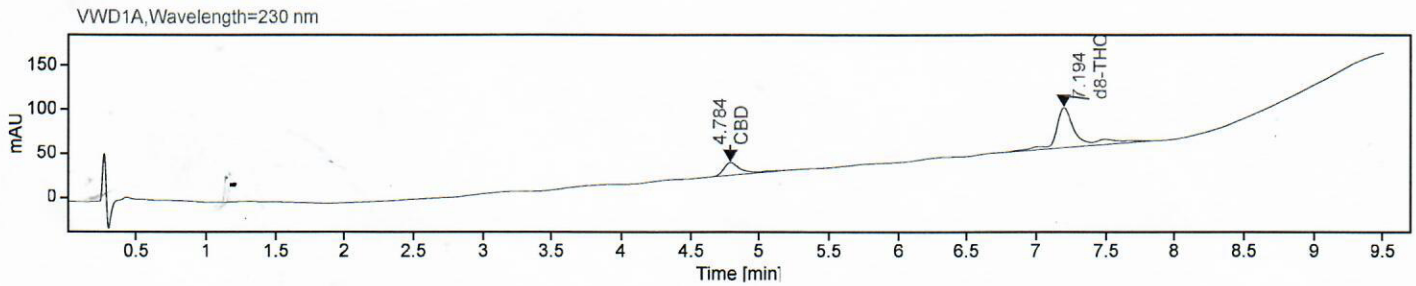

Potency Report

Batch ID: 104334

Data file: 2021-04-30 13-08-17-04-00-07.dx

Sample Description: ELH 3001575 5-26221
D8 - THC Sprayed Watermelon Slices (Kervan)
25mg/gummy, 750mg/300cc Jar
FR# 20-250 FW: 5.65g, 169.5g

Name	Concentration [mg/g]	% Amount
d9-THC	0.0000	0.00
THC-A	0.0000	0.00
CBC	0.0000	0.00
CBD-A	0.0000	0.00
CBD-V	0.0000	0.00
CBG	0.0000	0.00
CBG-A	0.0000	0.00
CBN *	0.0000	0.00
THC-V	0.0000	0.00
CBD	1.0244	0.10
d8-THC	4.6883	0.47

Total THC [mg/g]	Total THC [%]	Total CBD [mg/g]	Total CBD [%]
0.00	0.00	1.02	0.10

Comments:
EXP: 07/30/22

Total Cannabinoids: 5.71mg/g
32.26mg/gummy
967.8mg/300cc Jar

Total Delta 8: 4.69mg/g
26.50mg/gummy
795mg/200cc Jar

* Cannabinoids with on-column values below LOQ will not be calculated into the "Total Cannabinoids" value.